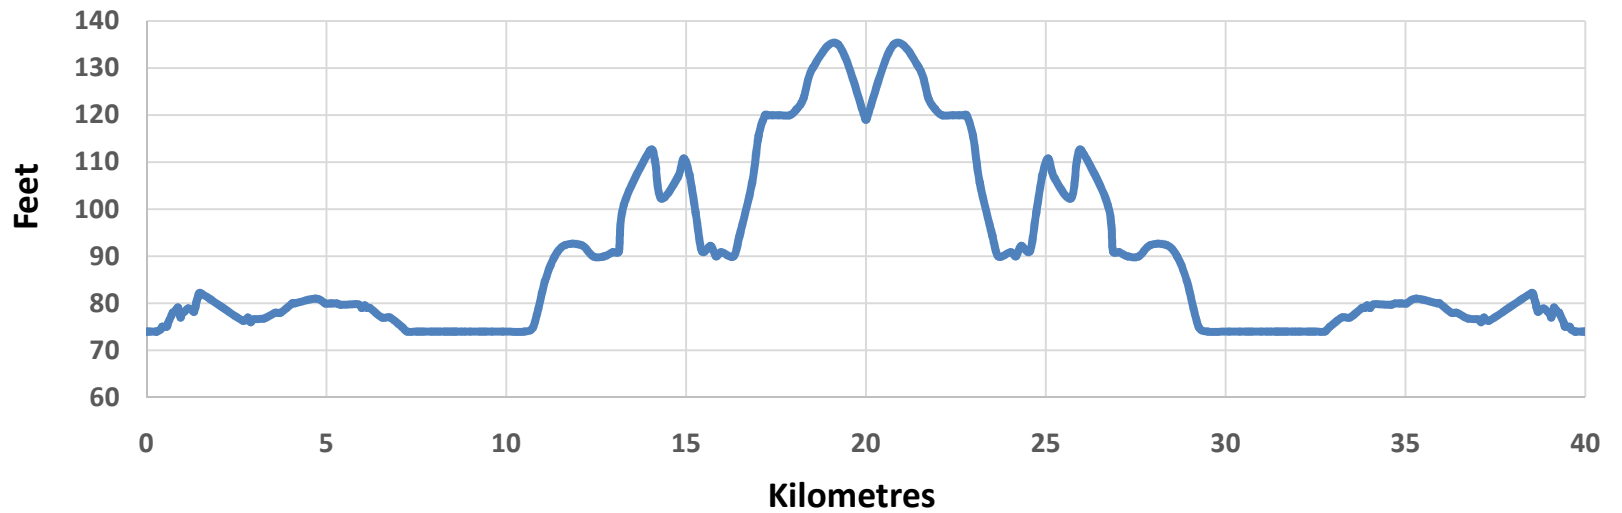

TTF Olympic Course – Elevation Profiles

Bike Course Profile

Run Course Profile